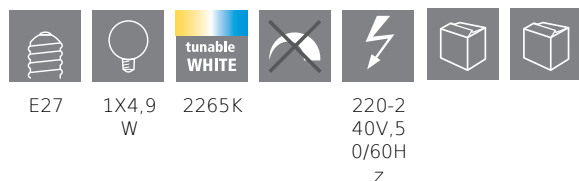

Technical Information

Equivalent power (W)	33
Rated Lamp Power (0,1W precision)	4,9
item-number LED-board (1)	12244
Lighting Technology	LED
Directional Light source	No
Lamp cap (Socket)	E27
Mains light source	Yes
Connected light source	Yes
Colour-tunable light source	Yes
High luminance light source	No
Dimmable (bulb, board, stripe,...)	No
Energy consumption (kWh/1000h)	5
Rated useful lumen	360
Beam angle (°) - at measurement	360
Color temperature (K)	2200-6500
Nominal wattage (W)	4,9
Standby power (P sb, W)	0,5
Chromaticity coordinates x (1)	0,5044
Chromaticity coordinates y (1)	0,4173
Color rendering index (CRI)	80
Lamp survival factor @3000h	> = 90 %
Lumen maintenance factor @3000h % in decimal number	0,93
Flicker Metric / Pst LM	0,1
Stroboscopic Effect Metric / SVM	0,1

Switch information

Function	control via APP + remote control CCT